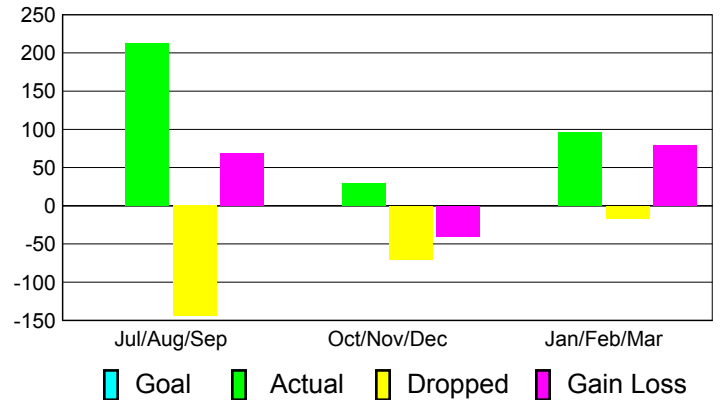

Membership Results 2010-2011

Goal, New, Dropped, Gain/Loss

Comparison of Membership Gain/Loss

Current Year Compared to the Previous Year