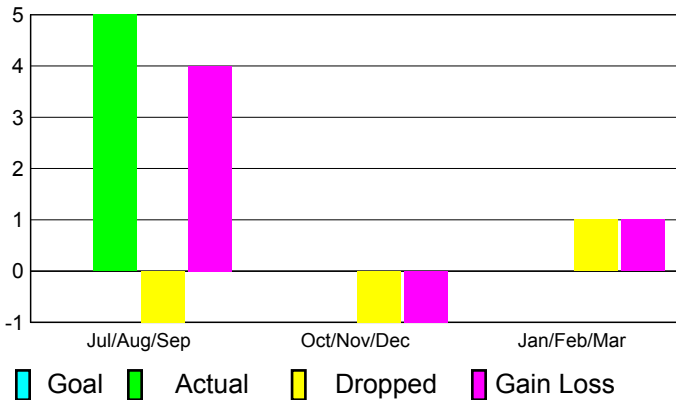

2010-2011 GMT Reports for District (or Undistricted) **District 323 H2**

GMT: **KAMLESH JAIN**

Location: **INDIA**

GMT CA: **6**

CLUBS

Club Results
2010-2011

Clubs
2009-2010

Month	New Club Goal	Actual New Clubs	Actual Dropped Clubs	Gain/Loss of Clubs	Gain/Loss of Clubs
Jul/Aug/Sep	0	5	-1	4	5
Oct/Nov/Dec	0	0	-1	-1	2
Jan/Feb/Mar	0	0	1	1	3
Totals	0	5	-1	4	10

Club Results 2010-2011

Goal, New, Dropped, Gain/Loss

Comparison of Club Gain/Loss

Current Year Compared to the Previous Year

YTD Status Quo Clubs 2010-2011

Status Quo Clubs Compared to Status Quo Members

MEMBERSHIP