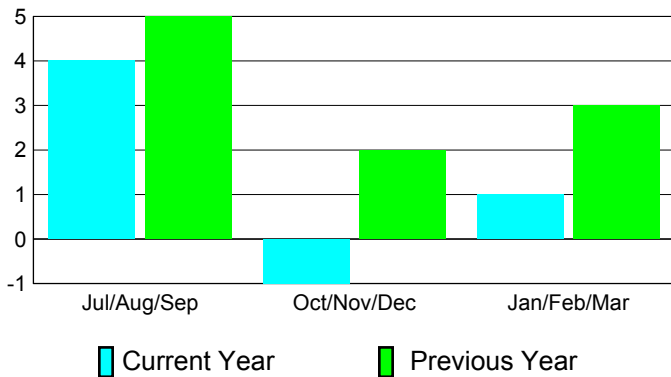

2010-2011 GMT Reports for District (or Undistricted) **District 323 H2**

GMT: **KAMLESH JAIN**

Location: **INDIA**

GMT CA: **6**

CLUBS

Club Results
2010-2011

Clubs
2009-2010

Month	New Club Goal	Actual New Clubs	Actual Dropped Clubs	Gain/Loss of Clubs	Gain/Loss of Clubs
Jul/Aug/Sep	0	5	-1	4	5
Oct/Nov/Dec	0	0	-1	-1	2
Jan/Feb/Mar	0	0	1	1	3
Totals	0	5	-1	4	10

Club Results 2010-2011

Goal, New, Dropped, Gain/Loss

Comparison of Club Gain/Loss

Current Year Compared to the Previous Year

YTD Status Quo Clubs 2010-2011

Status Quo Clubs Compared to Status Quo Members

MEMBERSHIP