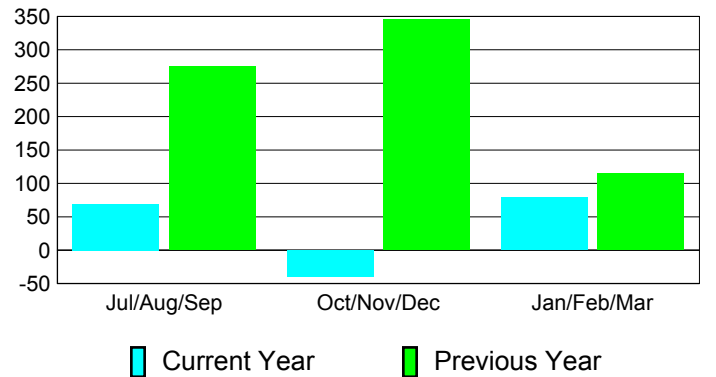

Membership Results
2010-2011

Membership
2009-2010

Month	Net Memb Goal	Actual New Memb	Actual Dropped Memb	Gain/Loss of Memb	Gain/Loss of Memb
Jul/Aug/Sep	0	213	-144	69	275
Oct/Nov/Dec	0	30	-70	-40	345
Jan/Feb/Mar	0	96	-17	79	115
Totals	0	339	-231	108	735

Membership Results 2010-2011

Goal, New, Dropped, Gain/Loss

Comparison of Membership Gain/Loss

Current Year Compared to the Previous Year

Gender Comparison 2010-2011

Jul/Aug/Sep

Oct/Nov/Dec

Jan/Feb/Mar